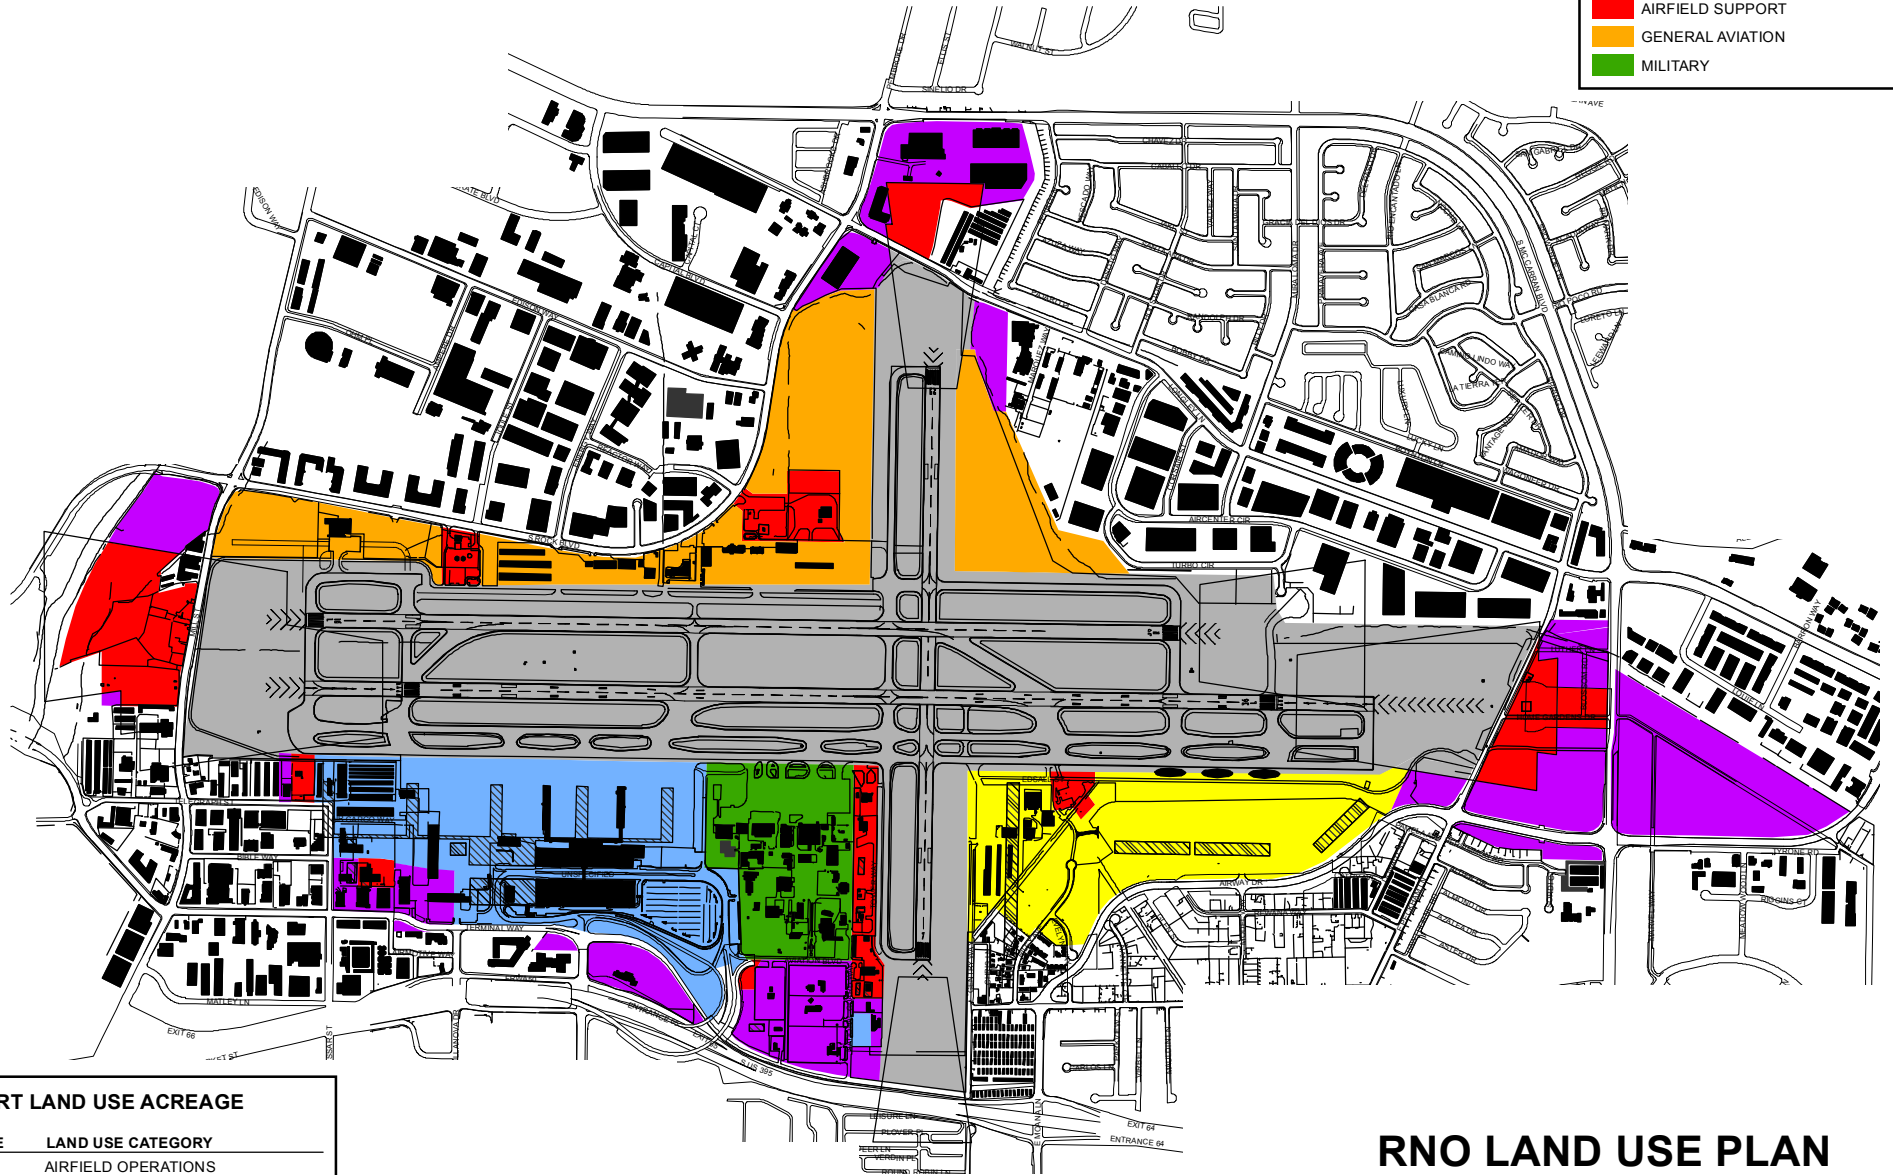

Reno-Tahoe International Airport

AIRPORT LAND USE LEGEND

Layer	Color
AIRFIELD OPERATIONS	Grey
COMMERCIAL PASSENGER FACILITIES	Blue
AIR CARGO OPERATIONS	Yellow
DEVELOPMENT SUPPORT	Purple
AIRFIELD SUPPORT	Red
GENERAL AVIATION	Orange
MILITARY	Green

AIRPORT LAND USE ACREAGE

ACREAGE	LAND USE CATEGORY
707	AIRFIELD OPERATIONS
154	COMMERCIAL PASSENGER FACILITIES
115	AIR CARGO OPERATIONS
210	DEVELOPMENT SUPPORT
110	AIRFIELD SUPPORT
159	GENERAL AVIATION
62	MILITARY

RNO LAND USE PLAN

NOT TO SCALE
Adopted: July 14, 2016