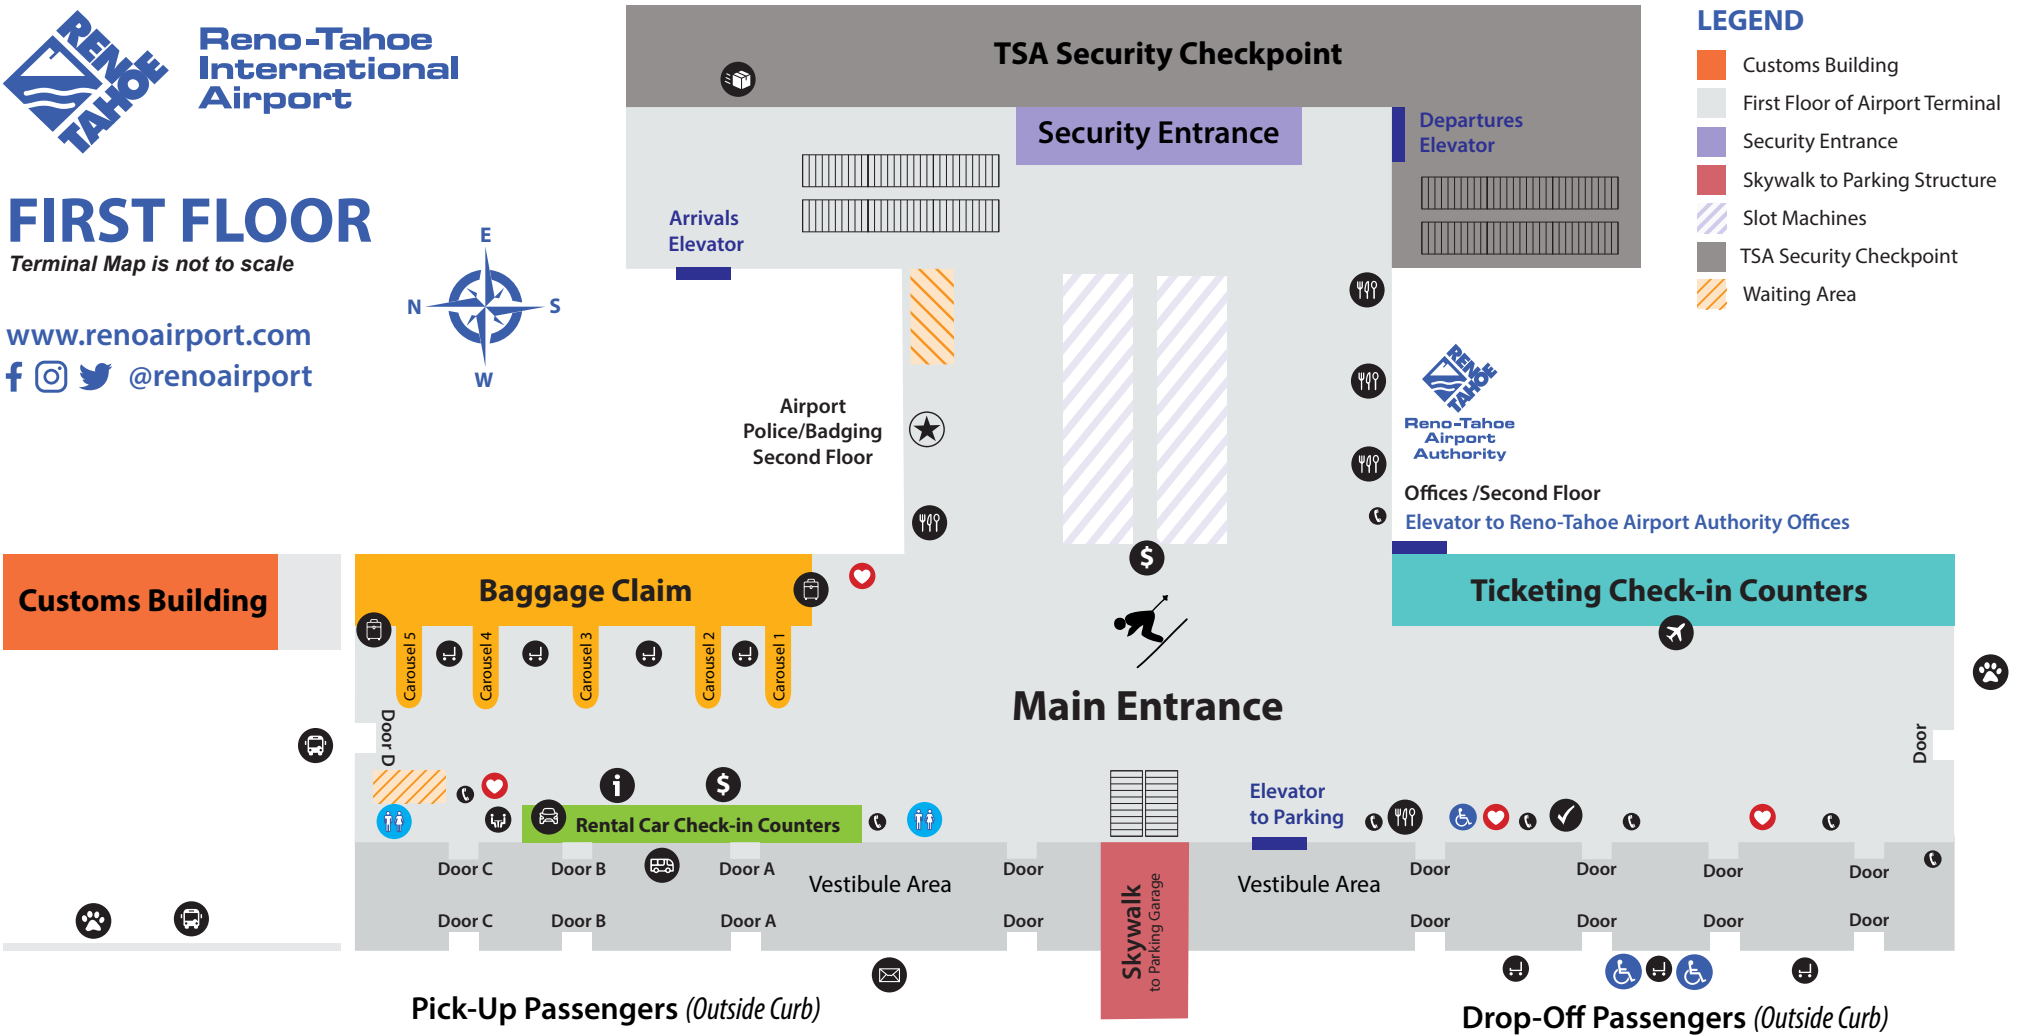

# FIRST FLOOR

Terminal Map is not to scale

www.renoairport.com

f @renoairport

## LEGEND

- Customs Building
- First Floor of Airport Terminal
- Security Entrance
- Skywalk to Parking Structure
- Slot Machines
- TSA Security Checkpoint
- Waiting Area

## PASSENGER SERVICES

- Airport Mailers
- ATMs
- FedEx & USPS
- Information Center (Local/Area)
- River Room (Meeting Space)
- Ground Transportation Pick-up
- Animal Relief Areas
- Defibrillators
- House Phones (Free Local & 800 Calls)
- Restrooms
- SmarteCarte
- TSA PreCheck Office
- Wheelchair Services:
  - SAS - American Airlines (775) 470-1323
  - ABM - All Other Airlines (775) 328 - 6828

### Ticketing Check-in Counters

- Aha!
- Alaska/Horizon
- Allegiant
- American
- Delta
- Frontier
- JetBlue
- Southwest
- Spirit
- Sun Country
- United
- VolariS