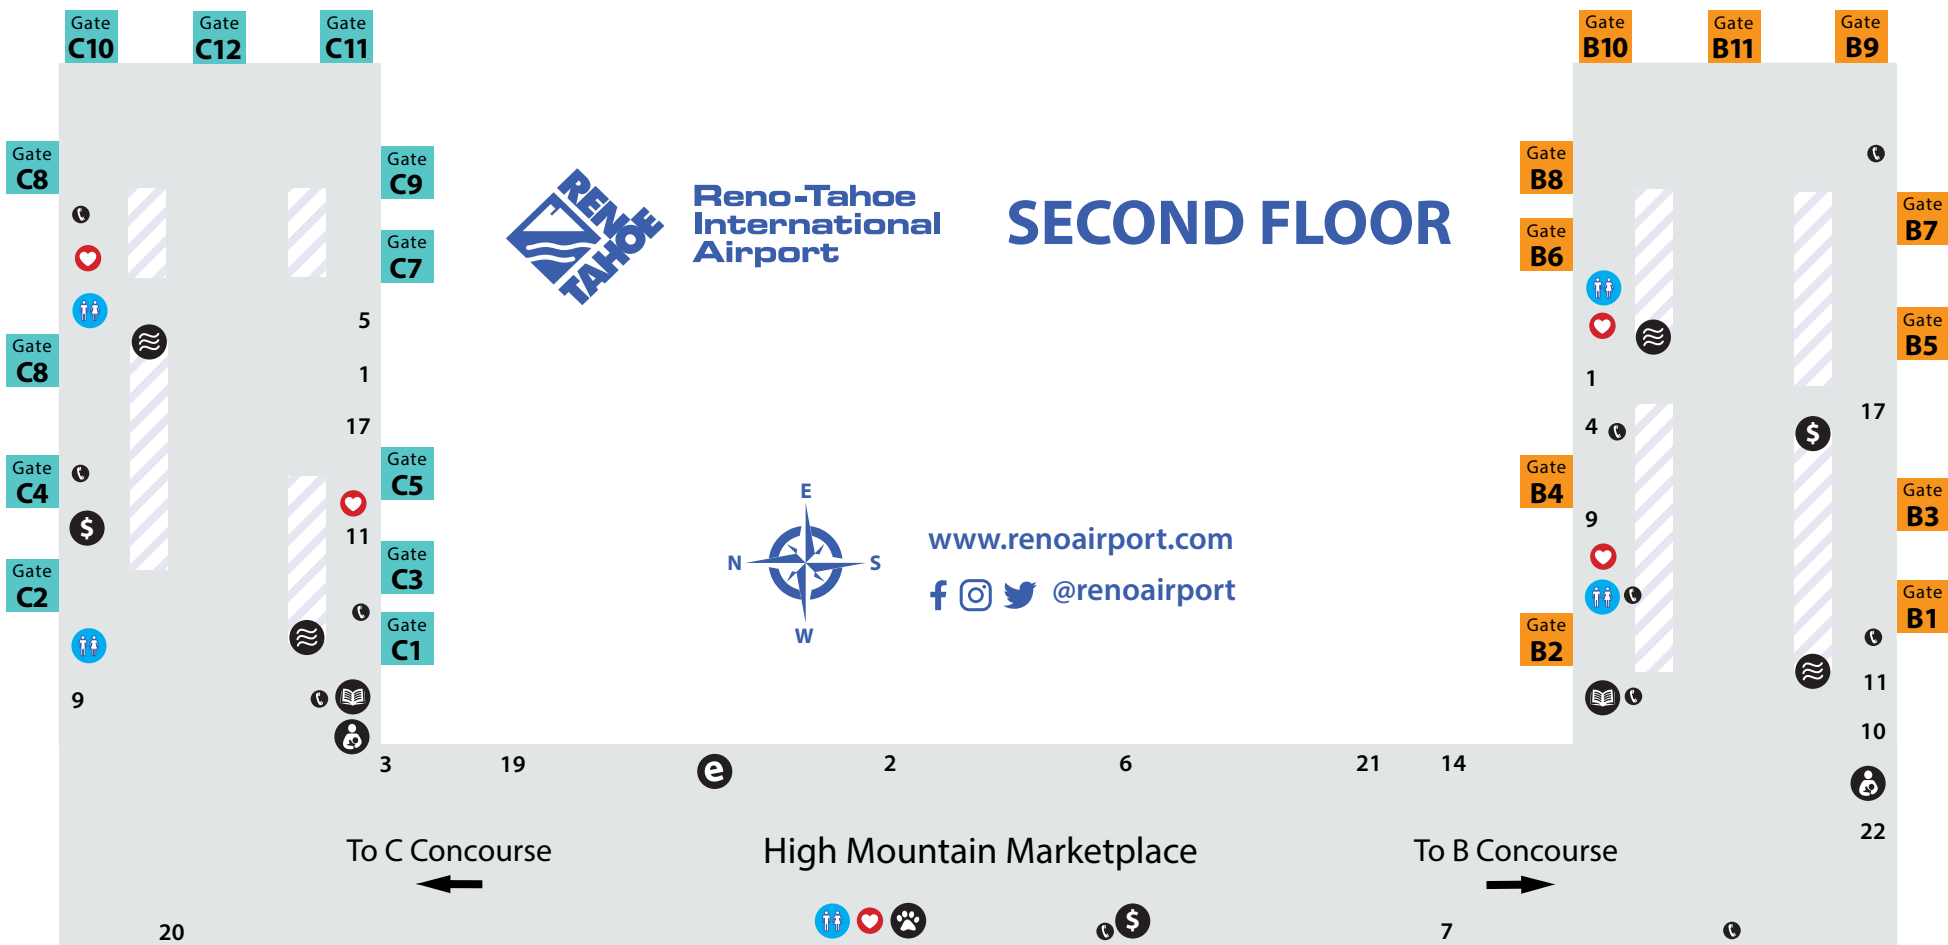

Reno-Tahoe International Airport

SECOND FLOOR

www.renoairport.com

f @renoairport

C Concourse Gates C1-C12

Alaska	Frontier
Allegiant	United
American	Volaris

Security Exit

Arrivals Elevator

DOWN

UP

Departures Elevator

B Concourse Gates B1-B11

Aha! Delta	JetBlue Southwest
------------	-------------------

PASSENGER SERVICES

- Animal Relief Area
- Mamava Pod
- ATMs
- Massage Chairs
- Defibrillators
- Productivity Center
- Escape Lounge
- Restrooms
- House Phones
(Free Local & 800 Calls)

LEGEND

- B Gates
- C Gates
- Second Floor
- Security Exit
- Slot Machines

Food & Beverage

1. La Brea Bakery / Peet's Coffee
2. McDonald's
3. Subway
4. Tahoe Taphouse
5. Tap & Pour
6. Timber Ridge
7. Verdi Market
8. Vino Volo
9. Wild Garlic Pizza & Pub

19. Art Gallery
20. Big Horn Sheep (Display)
21. Wolf Pack Den (Display)
22. Art Gallery