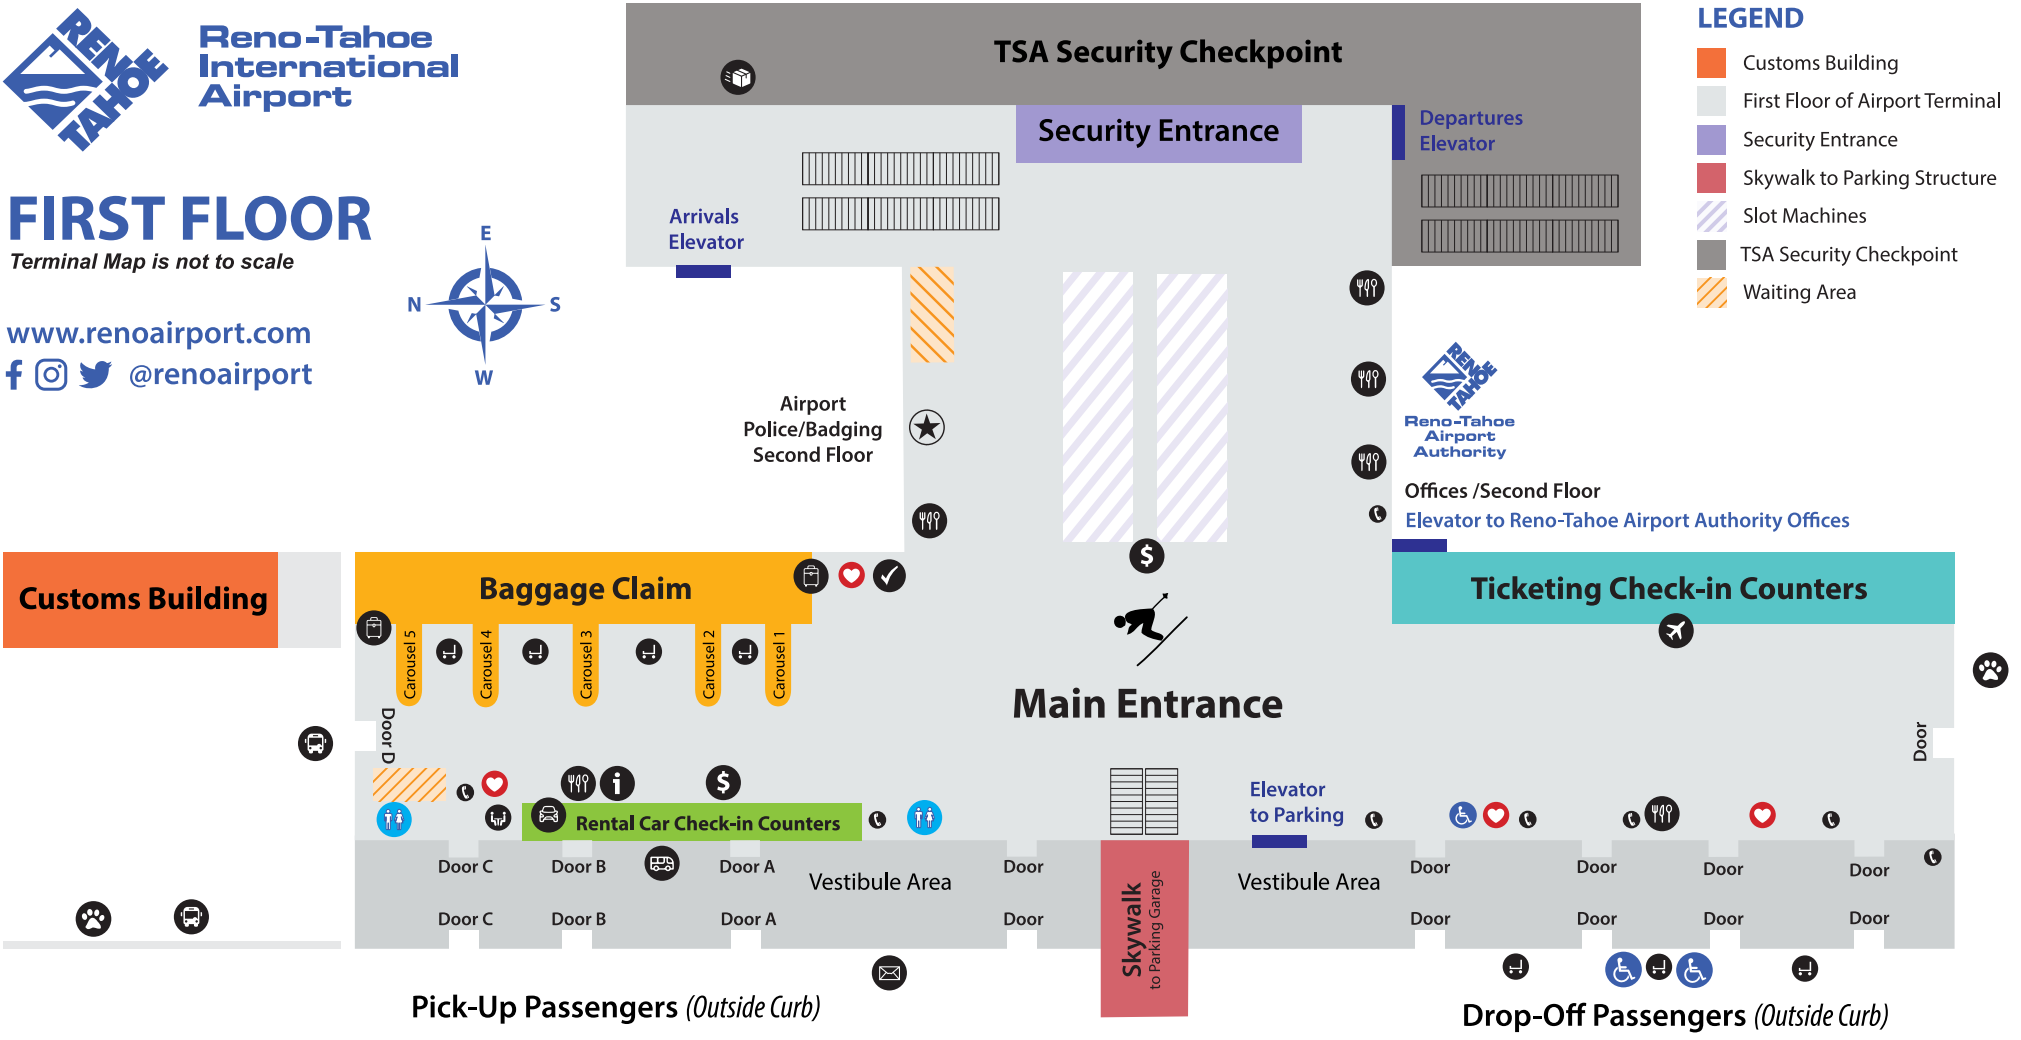

**Reno-Tahoe
International
Airport**

FIRST FLOOR

Terminal Map is not to scale

www.renoairport.com

[f](#) [@renoairport](#)

LEGEND

- Customs Building
- First Floor of Airport Terminal
- Security Entrance
- Skywalk to Parking Structure
- Slot Machines
- TSA Security Checkpoint
- Waiting Area

PASSENGER SERVICES

- | | | | | | | |
|---------------------|----------------|---------------------------------------|---------------------------------|----------------------------|-------------------------------|--|
| Airport Mailers | ATMs | FedEx & USPS | Information Center (Local/Area) | River Room (Meeting Space) | Ground Transportation Pick-up | Wheelchair Services:
SAS (775) 470-1323
ABM (775) 328-6828
Please schedule through your airline ticket counter. |
| Animal Relief Areas | Defibrillators | House Phones (Free Local & 800 Calls) | Restrooms | SmarteCarte | TSA PreCheck Office | |

Ticketing Check-in Counters

- | | |
|----------------|-------------|
| Alaska/Horizon | Southwest |
| Alliant | Spirit |
| American | Sun Country |
| Delta | United |
| Frontier | VolariS |
| JetBlue | |

Restaurants & Retail Shops

- Harley Davidson
- Silver State Marketplace
- Mari Chuy's Mexican Kitchen
- Peet's Coffee & Tea
- PGA TOUR Shop
- Vending Machines

Shuttle Offices

- North Lake Tahoe Express