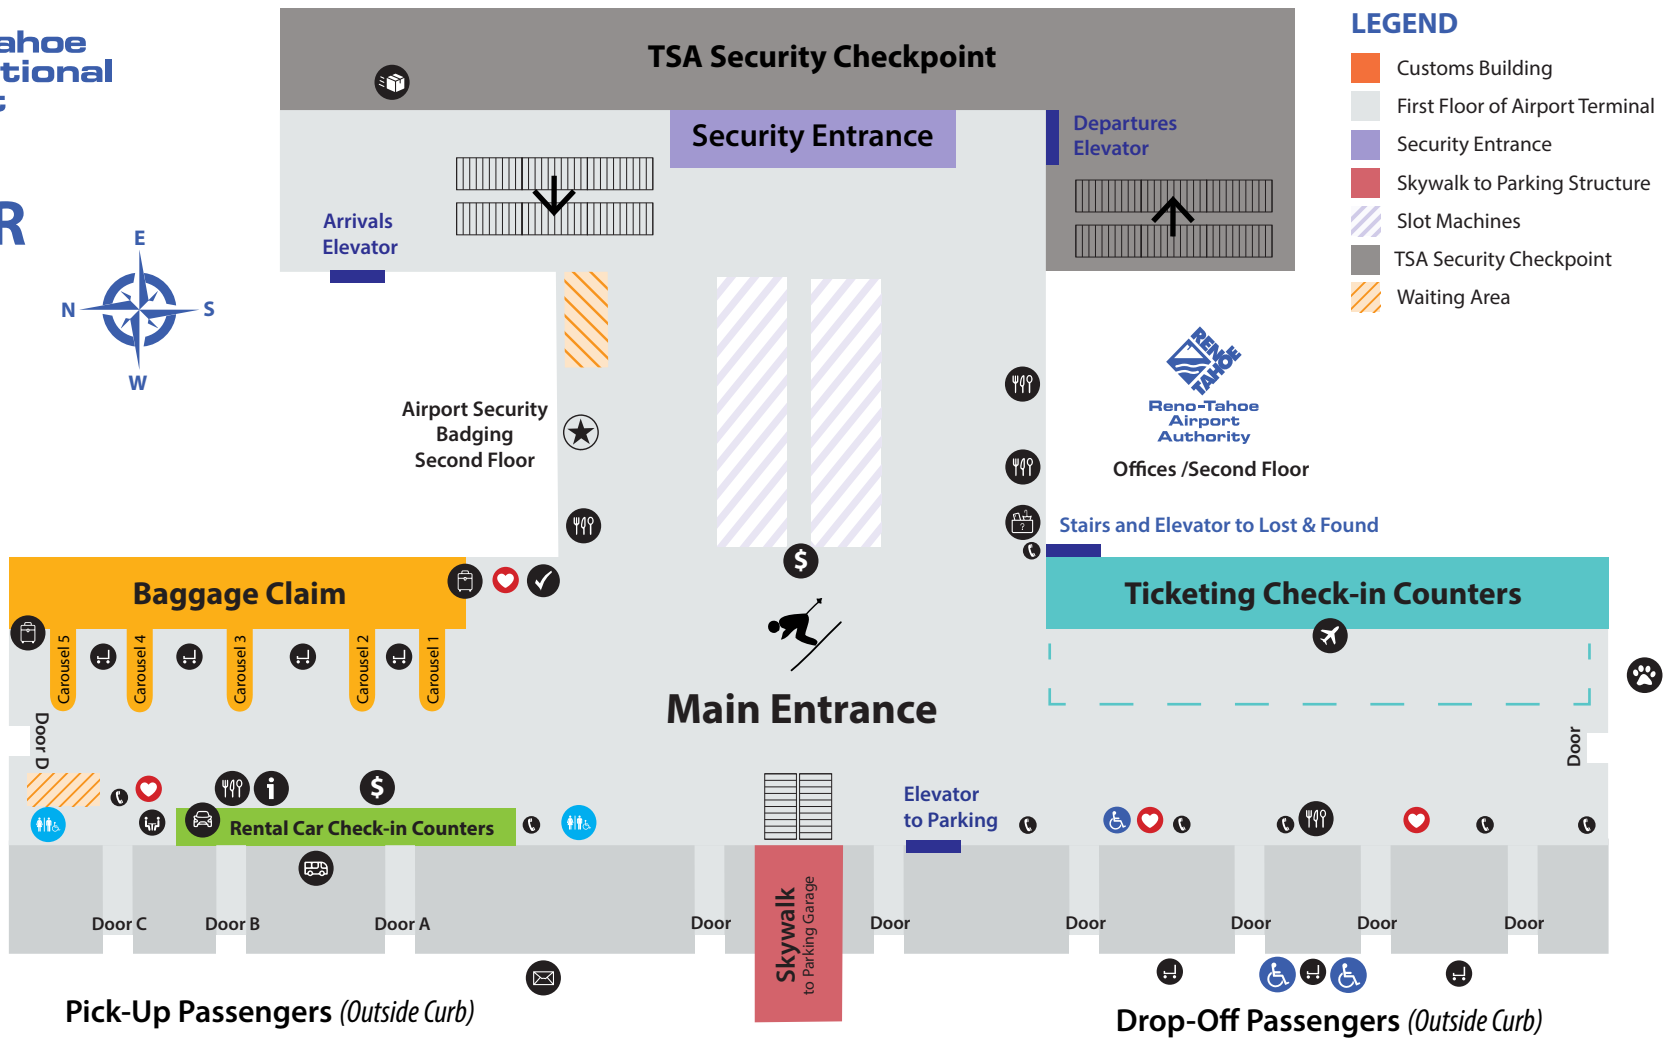

Reno-Tahoe International Airport

# FIRST FLOOR

Terminal Map is not to scale

www.renoairport.com

f @renoairport

## LEGEND

- Customs Building
- First Floor of Airport Terminal
- Security Entrance
- Skywalk to Parking Structure
- Slot Machines
- TSA Security Checkpoint
- Waiting Area

**Customs Building**