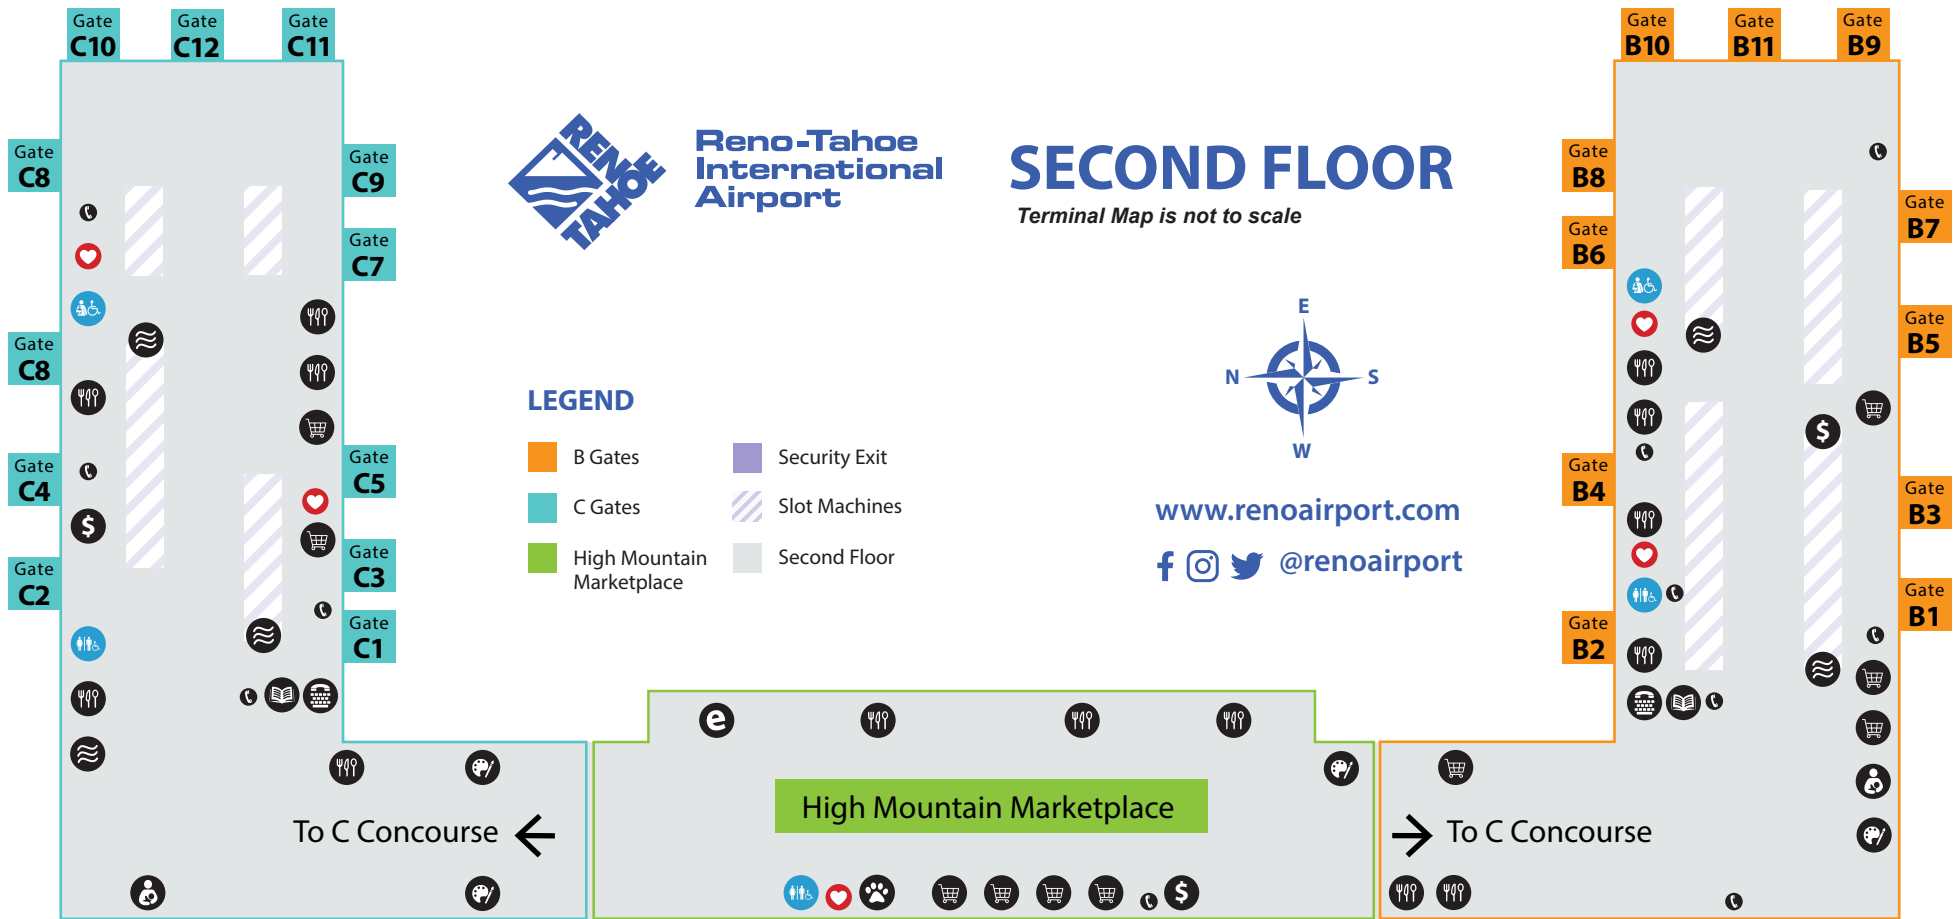

SECOND FLOOR

Terminal Map is not to scale

www.renoairport.com

[f](#) [@](#) [@renoairport](#)

LEGEND

- B Gates
- C Gates
- High Mountain Marketplace
- Security Exit
- Slot Machines
- Second Floor

C Concourse Gates C1-C12

- Alaska
- Sun Country
- Allegiant
- United
- American
- Volaris

Security Exit

Arrivals Elevator

Departures Elevator

B Concourse Gates B1-B11

- Delta
- Southwest
- JetBlue
- Spirit

PASSENGER SERVICES

- Animal Relief Area
- Mamava Pod
- Art & Displays
- Massage Chair
- ATM
- Productivity Center
- Courtesy Phone (Free Local & 800 Calls)
- Telecommunications Device for the Deaf (TDD)
- Defibrillator
- Restroom
- Escape Lounge
- Restroom (Companion Care)

C Concourse

- Food & Beverage**
La Brea Bakery / Peet's Coffee
Subway
Tap & Pour
Vending Machines (Food & Drink)
Wild Garlic Pizza & Pub
- Shopping**
Summit Travel

Marketplace

- Food & Beverage**
McDonald's
Peet's Coffee
Timber Ridge
- Shopping**
Brighton Collectibles
CNBC News
In Motion
No Boundaries

B Concourse

- Food & Beverage**
La Brea Bakery / Peet's Coffee
Tahoe Taphouse
Vending Machines (Food & Drink)
Verdi Market
Vino Volo
Wild Garlic Pizza & Pub
- Shopping**
Benefit Cosmetics (Vending)
Best Buy Express (Vending)
Plane Provisions