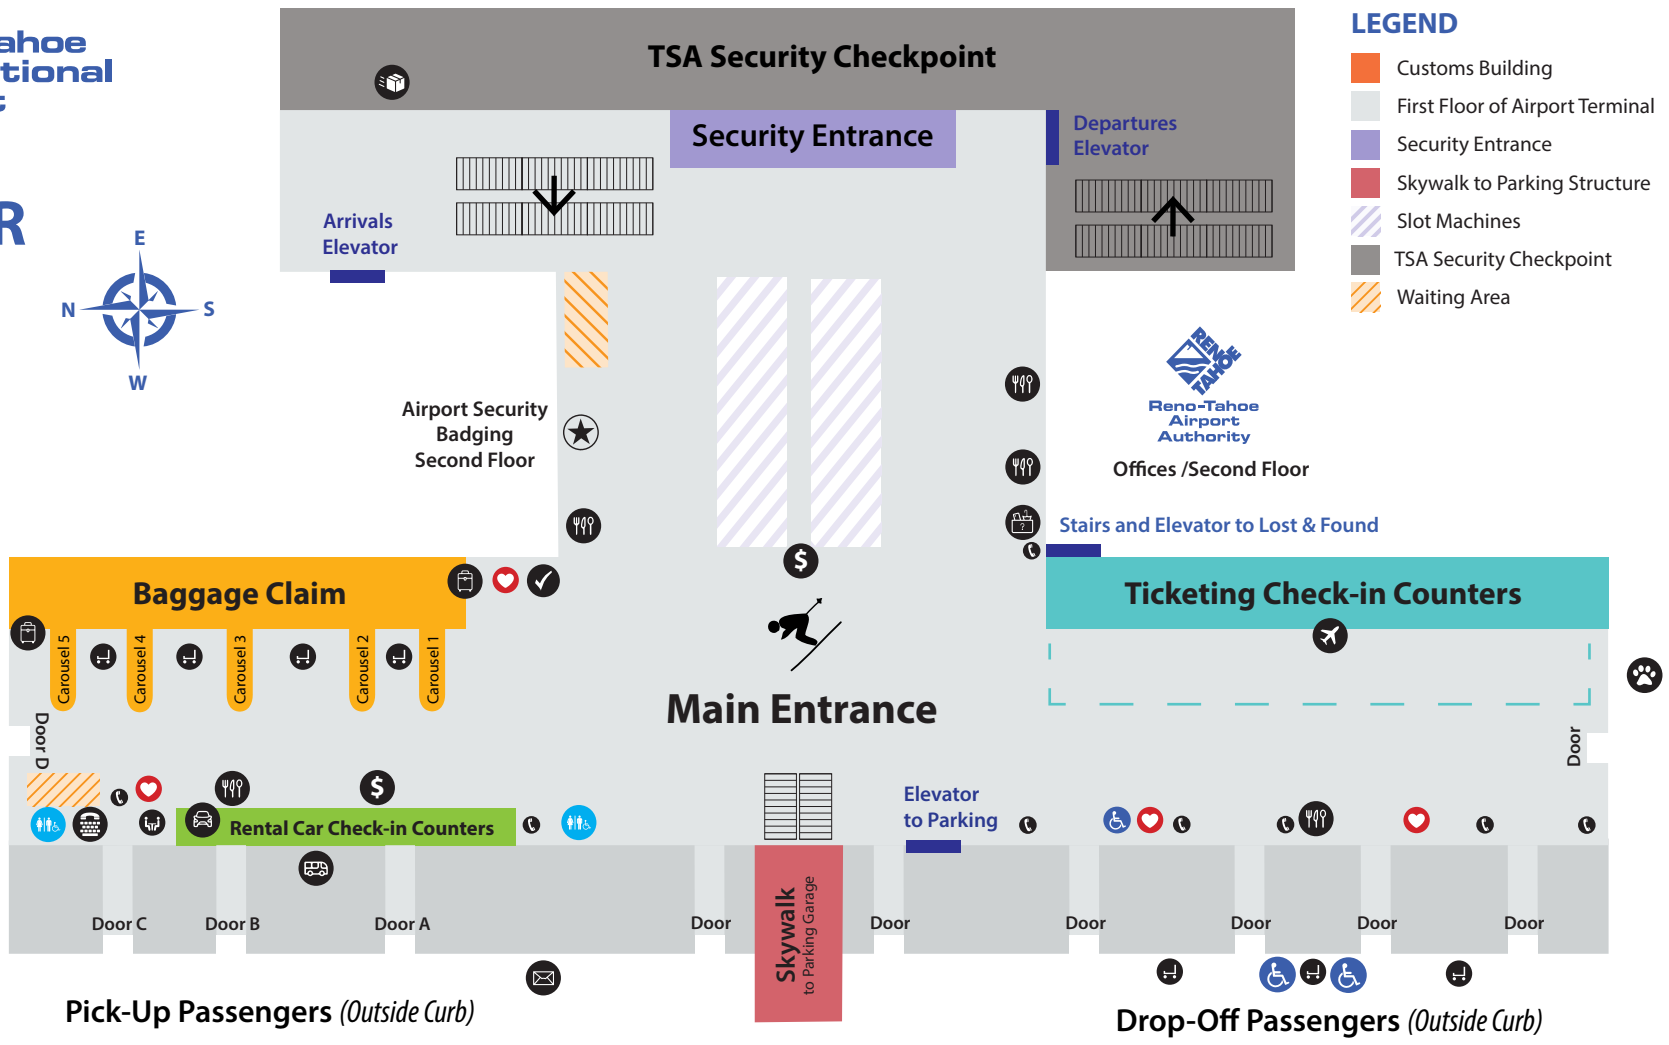

Reno-Tahoe International Airport

FIRST FLOOR

Terminal Map is not to scale

www.renoairport.com

f @renoairport

LEGEND

- Customs Building
- First Floor of Airport Terminal
- Security Entrance
- Skywalk to Parking Structure
- Slot Machines
- TSA Security Checkpoint
- Waiting Area

Customs Building

PASSENGER SERVICES

- | | | | | | | | |
|--|--|--|---------------------------------------|--|---|--|---|
| Airport Mailers | ATM | FedEx & USPS | House Phones (Free Local & 800 Calls) | River Room (Meeting Space) | SmarteCarte | Telecommunications Device for the Deaf (TDD) | Wheelchair Services: Southwest, Delta, JetBlue, United, Volaris (775) 971-4087 |
| Animal Relief Area | Defibrillator | Ground Transportation Pick-up | Lost & Found | Restroom (Companion Care) | Restrooms | TSA PreCheck Enrollment Center | Alaska, American, Spirit, Sun Country (775) 301-3076 |
| Ticketing Check-in Counters
Alaska/Horizon
Allegiant
American
Delta
JetBlue
Southwest | Baggage Claim & Offices
Alaska
American/US Airways
Delta
JetBlue
Southwest
United | Rental Car Check-in Counters
Alamo
Avis
Budget
Dollar/Thrifty
Enterprise | Hertz
National
Payless | Restaurants & Retail Shops
Mari Chuy's Mexican Kitchen
Peet's Coffee & Tea
PGA TOUR Shop
Silver State Marketplace
Vending Machines | Shuttle Offices
South Tahoe Airporter | | |