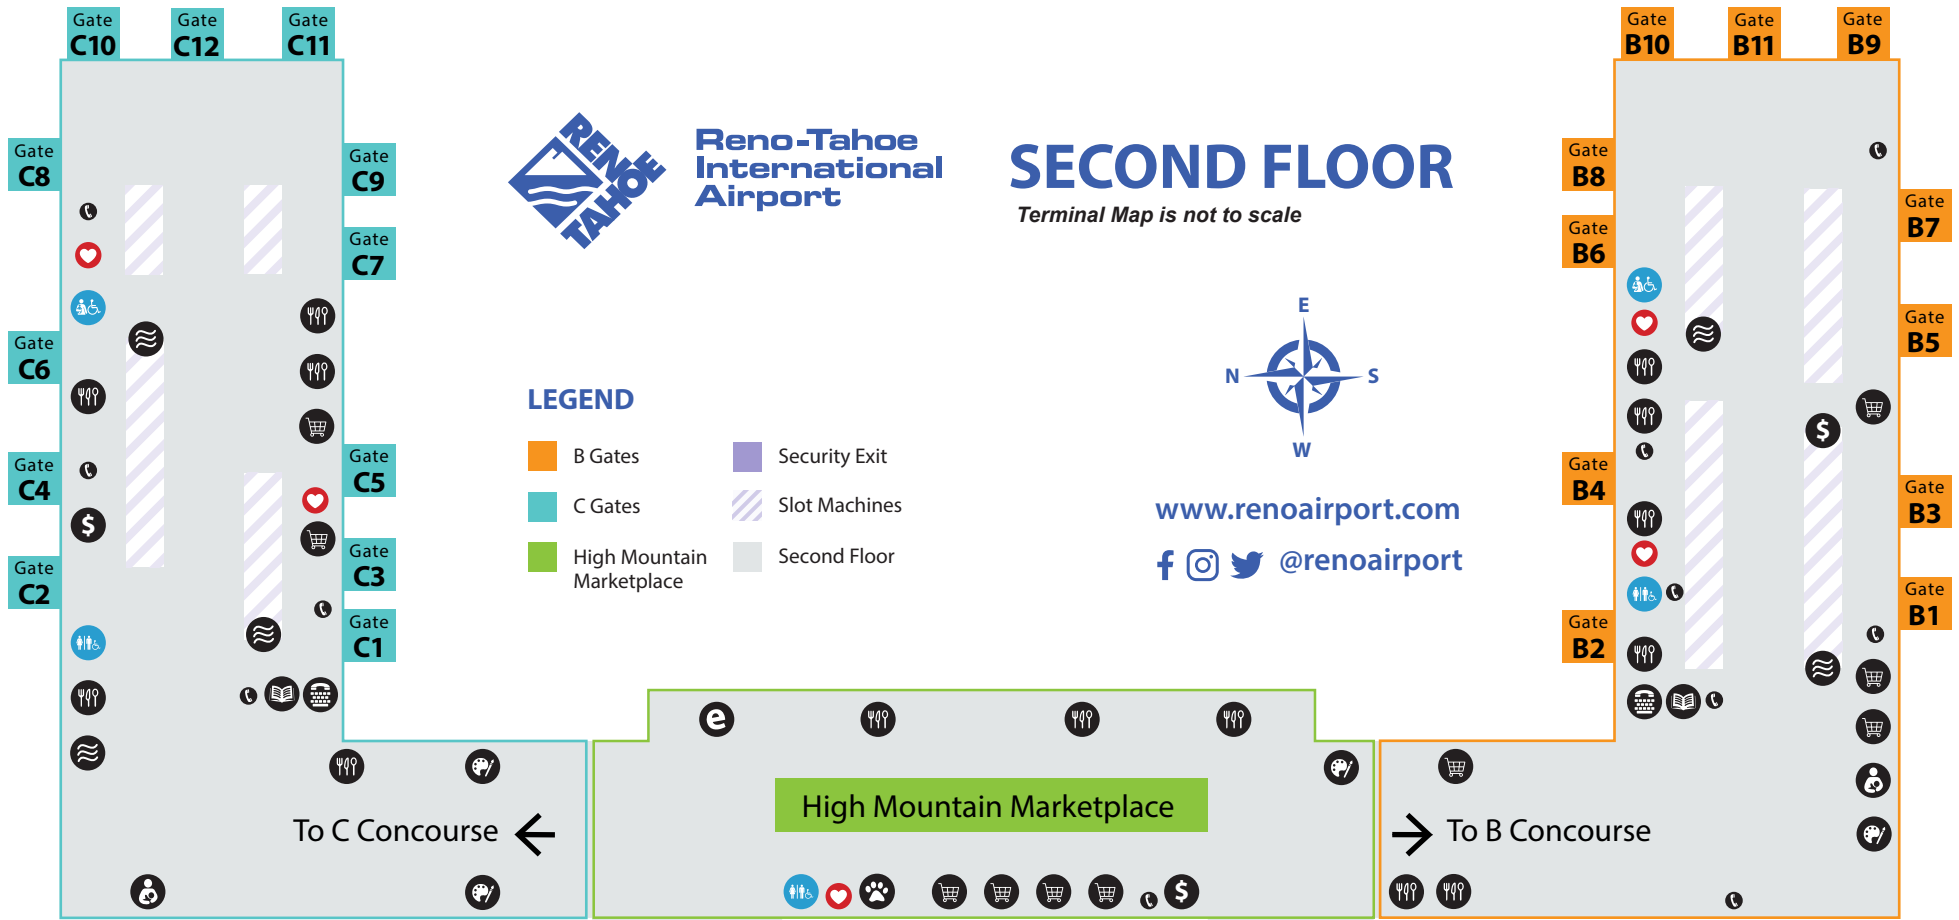

# SECOND FLOOR

Terminal Map is not to scale

[www.renoairport.com](http://www.renoairport.com)

[f](#) [@renoairport](#)

## LEGEND

- B Gates
- C Gates
- High Mountain Marketplace
- Security Exit
- Slot Machines
- Second Floor

### Security Exit

Arrivals Elevator

**C Concourse**

- Food & Beverage**  
La Brea Bakery / Peet's Coffee  
Subway  
Tap & Pour  
Vending Machines (Food & Drink)  
Wild Garlic Pizza & Pub
- Shopping**  
Summit Travel

**Marketplace**

- Food & Beverage**  
McDonald's  
Peet's Coffee  
Timber Ridge
- Shopping**  
Brighton Collectibles  
CNBC News  
In Motion  
No Boundaries