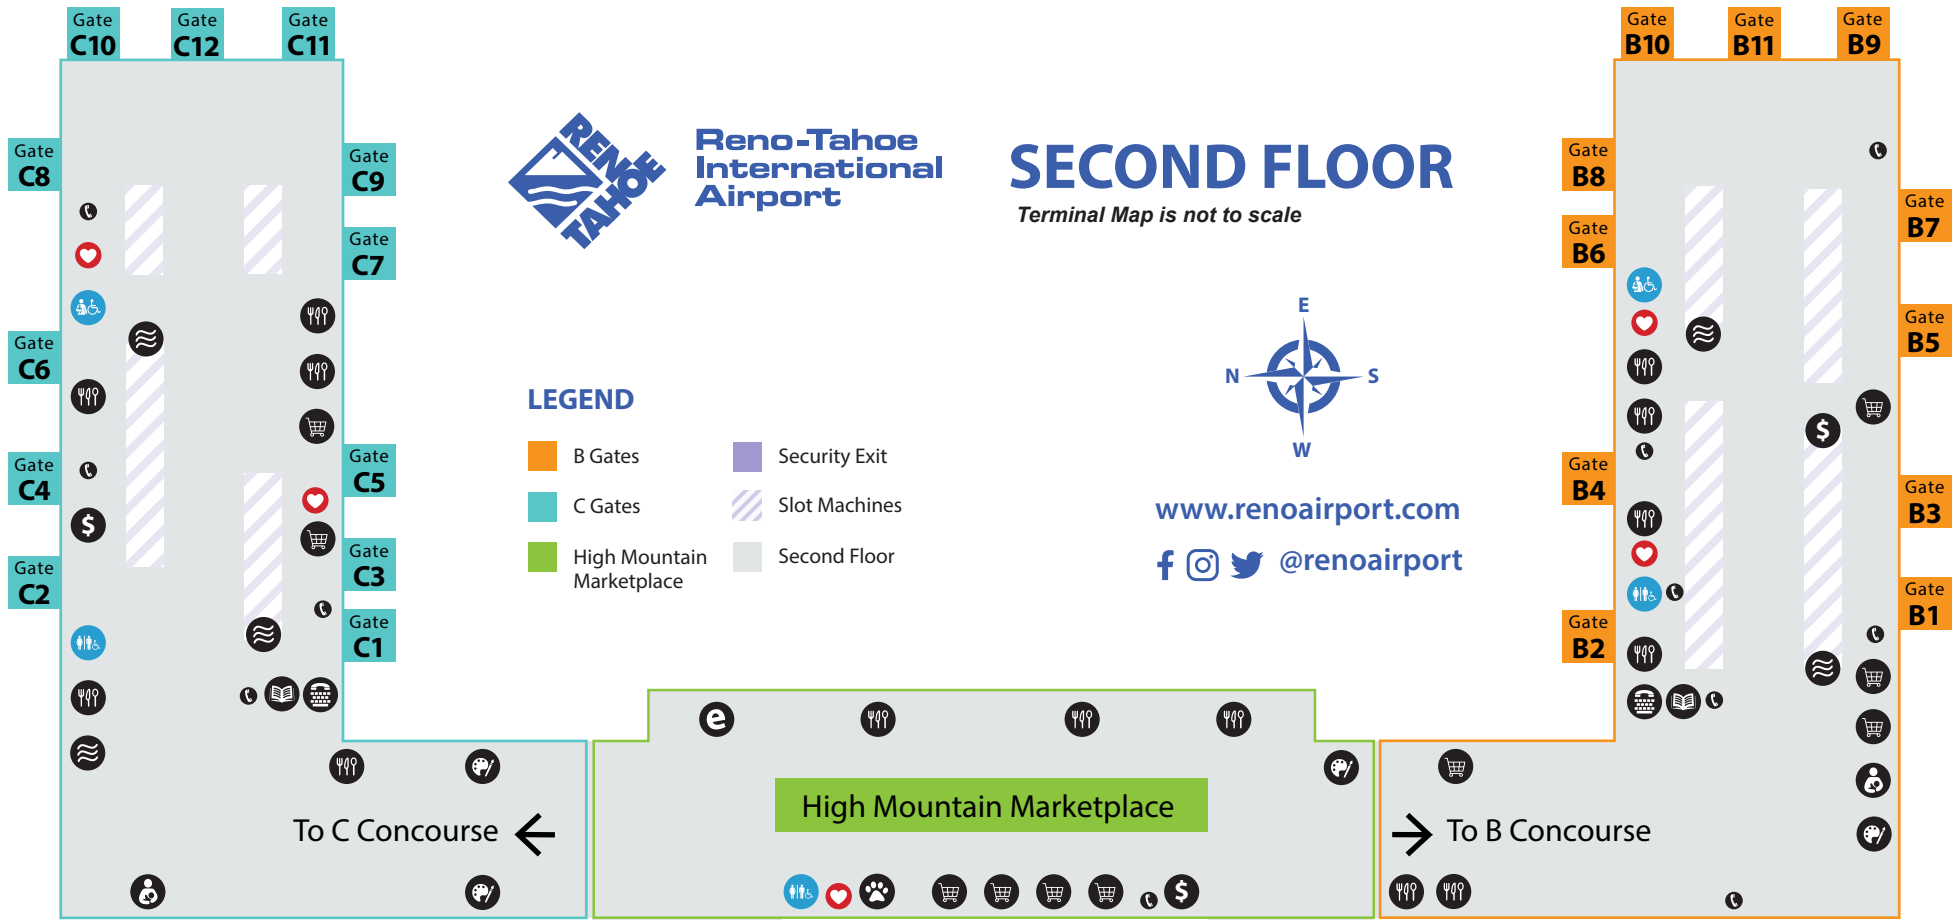

SECOND FLOOR

Terminal Map is not to scale

www.renoairport.com

[f](#) [@](#) [@renoairport](#)

LEGEND

- B Gates
- C Gates
- High Mountain Marketplace
- Security Exit
- Slot Machines
- Second Floor

C Concourse Gates C1-C12

- Alaska
- Allegiant
- American
- Sun Country
- United
- Volaris

Security Exit

Arrivals Elevator

Departures Elevator

B Concourse Gates B1-B11

- Delta
- JetBlue
- Southwest
- Spirit

PASSENGER SERVICES

- Animal Relief Area
- Art & Displays
- ATM
- Courtesy Phone (Free Local & 800 Calls)
- Defibrillator
- Escape Lounge
- Mamava Pod
- Massage Chair
- Productivity Center
- Telecommunications Device for the Deaf (TDD)
- Restroom
- Restroom (Companion Care)

C Concourse

- Food & Beverage**
Peet's Coffee
Subway
Tap & Pour
Vending Machines (Food & Drink)
Wild Garlic Pizza & Pub
- Shopping**
Summit Travel

Marketplace

- Food & Beverage**
McDonald's
Peet's Coffee
Timber Ridge
- Shopping**
Brighton Collectibles
CNBC News
In Motion
No Boundaries

B Concourse

- Food & Beverage**
Peet's Coffee
Reno Drafthouse
Vending Machines (Food & Drink)
Verdi Market
Vino Volo
Wild Garlic Pizza & Pub
- Shopping**
Cosmetics (Vending)
Electronics (Vending)
Plane Provisions