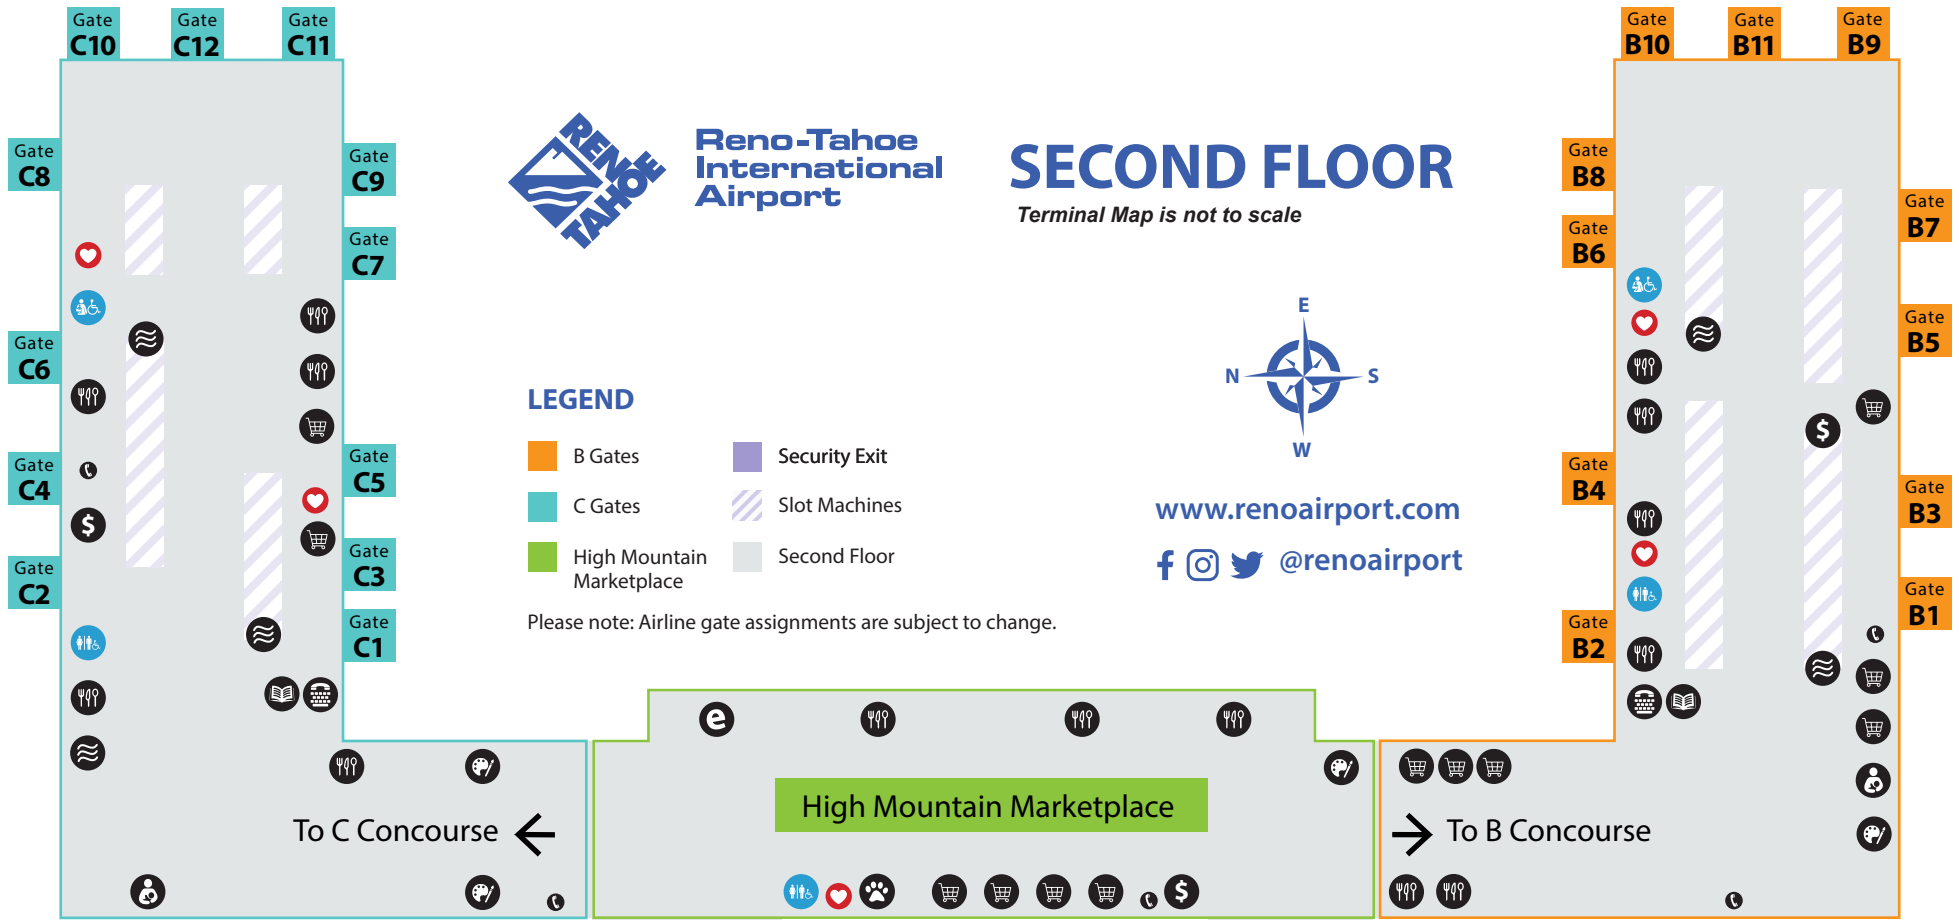

Reno-Tahoe International Airport

SECOND FLOOR

Terminal Map is not to scale

www.renoairport.com

[f](#) [@renoairport](#)

LEGEND

- B Gates
- C Gates
- High Mountain Marketplace
- Security Exit
- Slot Machines
- Second Floor

Please note: Airline gate assignments are subject to change.

C Concourse Gates C1-C12

Alaska
American
Sun Country

United
Volaris

Security Exit

Arrivals Elevator

Departures Elevator

B Concourse Gates B1-B11

Delta
Frontier
JetBlue

Southwest
Spirit

PASSENGER SERVICES

- Animal Relief Area
- Art & Displays
- ATM
- Courtesy Phone (Free Local & 800 Calls)
- Defibrillator
- Escape Lounge
- Mamava Pod
- Massage Chair
- Productivity Center
- Telecommunications Device for the Deaf (TDD)
- Restroom
- Restroom (Companion Care)

B Concourse

- Food & Beverage**
Peet's Coffee
Reno Draffhouse
Vending Machines: Food & Drink
Verdi Market
Vino Volo
Wild Garlic Pizza & Pub
- Shopping**
Summit Travel
Vending Machines: Cosmetics, Electronics, Legos, Pharmacy