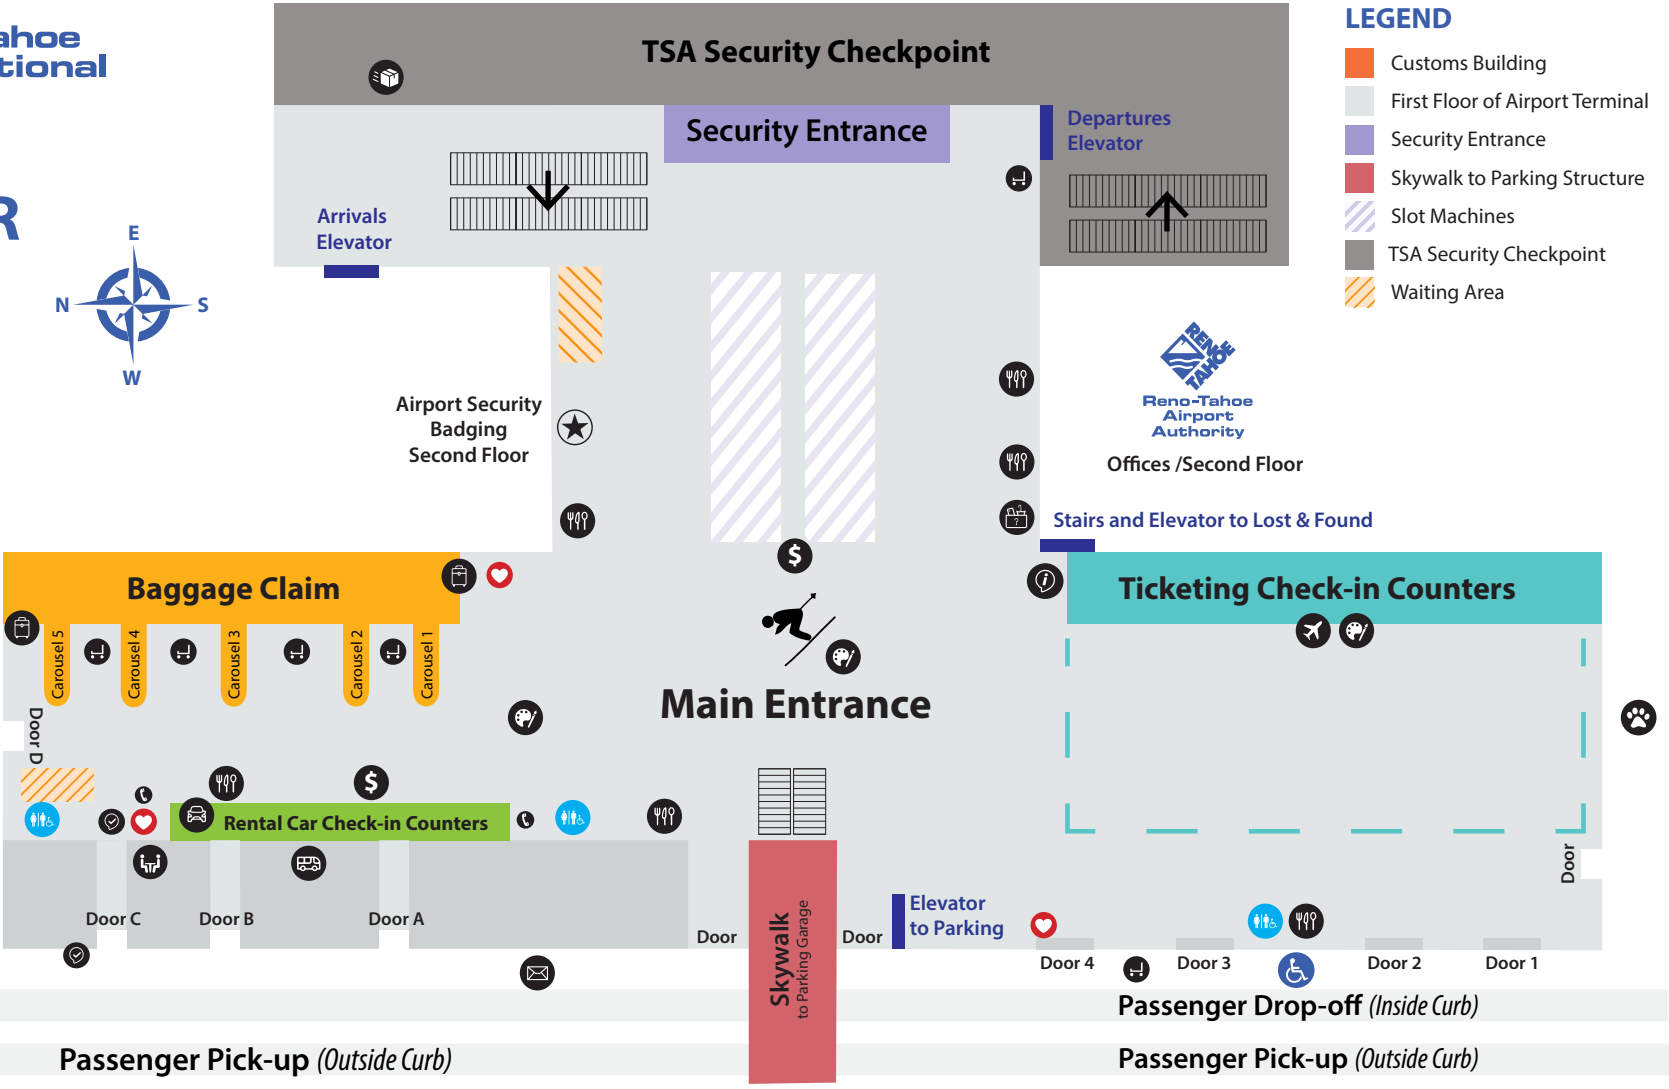

# FIRST FLOOR

Terminal Map is not to scale

www.renoairport.com

f @renoairport

## LEGEND

- Customs Building
- First Floor of Airport Terminal
- Security Entrance
- Skywalk to Parking Structure
- Slot Machines
- TSA Security Checkpoint
- Waiting Area

**Customs Building**

**Ground Transportation**

## PASSENGER SERVICES

- Airport Mailers
- ATM
- Defibrillator
- Expressive Activities
- House/Courtesy Phones (Free Local & 800 Calls)
- Lost & Found
- Rideshare Pick-up
- SmarteCarte
- Animal Relief Area
- Art
- FedEx & USPS
- Ground Transportation Pick-up
- Information Hub
- Restrooms
- River Room (Meeting Space)
- Wheelchair Services

### Ticketing Check-in Counters

- Alaska/Horizon
- American
- Delta
- Frontier
- JetBlue
- Southwest
- Sun Country
- United
- Volaris