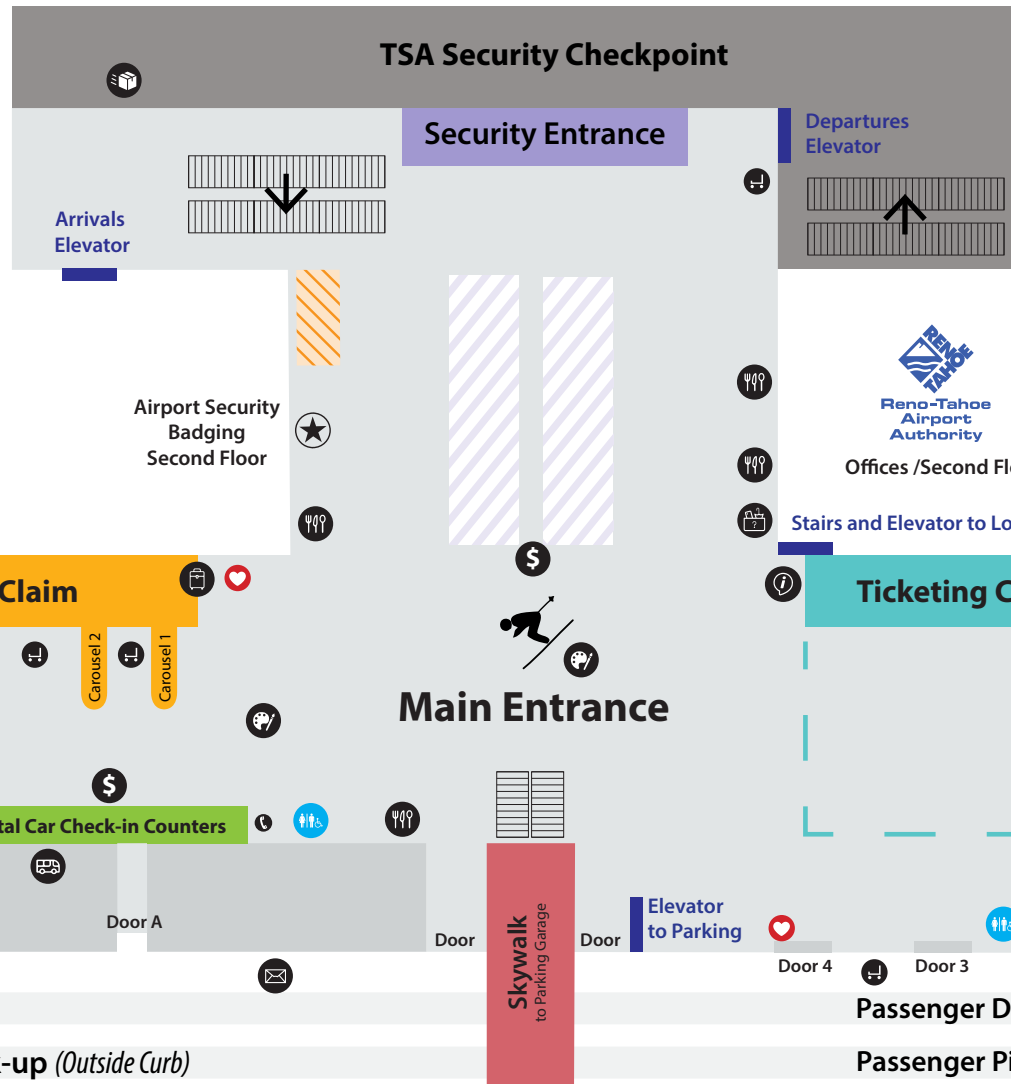

Reno-Tahoe International Airport

FIRST FLOOR

Terminal Map is not to scale

www.renoairport.com

f @renoairport

LEGEND

- Customs Building
- First Floor of Airport Terminal
- Security Entrance
- Skywalk to Parking Structure
- Slot Machines
- TSA Security Checkpoint
- Waiting Area

Customs Building

Ground Transportation

Baggage Claim
Carousels 1-5

Rental Car Check-in Counters

Ticketing Check-in Counters

Passenger Pick-up (Outside Curb) | Passenger Drop-off (Inside Curb) | Passenger Pick-up (Outside Curb)

PASSENGER SERVICES

- Airport Mailers
- ATM
- Defibrillator
- Expressive Activities
- House/Courtesy Phones (Free Local & 800 Calls)
- Lost & Found
- Rideshare Pick-up
- SmarteCarte
- Animal Relief Area
- Art
- FedEx & USPS
- Ground Transportation Pick-up
- Information Hub
- Restrooms
- River Room (Meeting Space)
- Wheelchair Services

- Rental Car Check-in Counters**
- Alamo
 - Avis
 - Budget
 - Dollar
 - Enterprise
 - Hertz
 - National
 - Sixt
 - Thrifty

- Restaurants & Retail Shops**
- Mari Chuy's Mexican Kitchen
 - Peet's Coffee & Tea
 - PGA TOUR Shop
 - Silver State Marketplace
 - Vending Machines