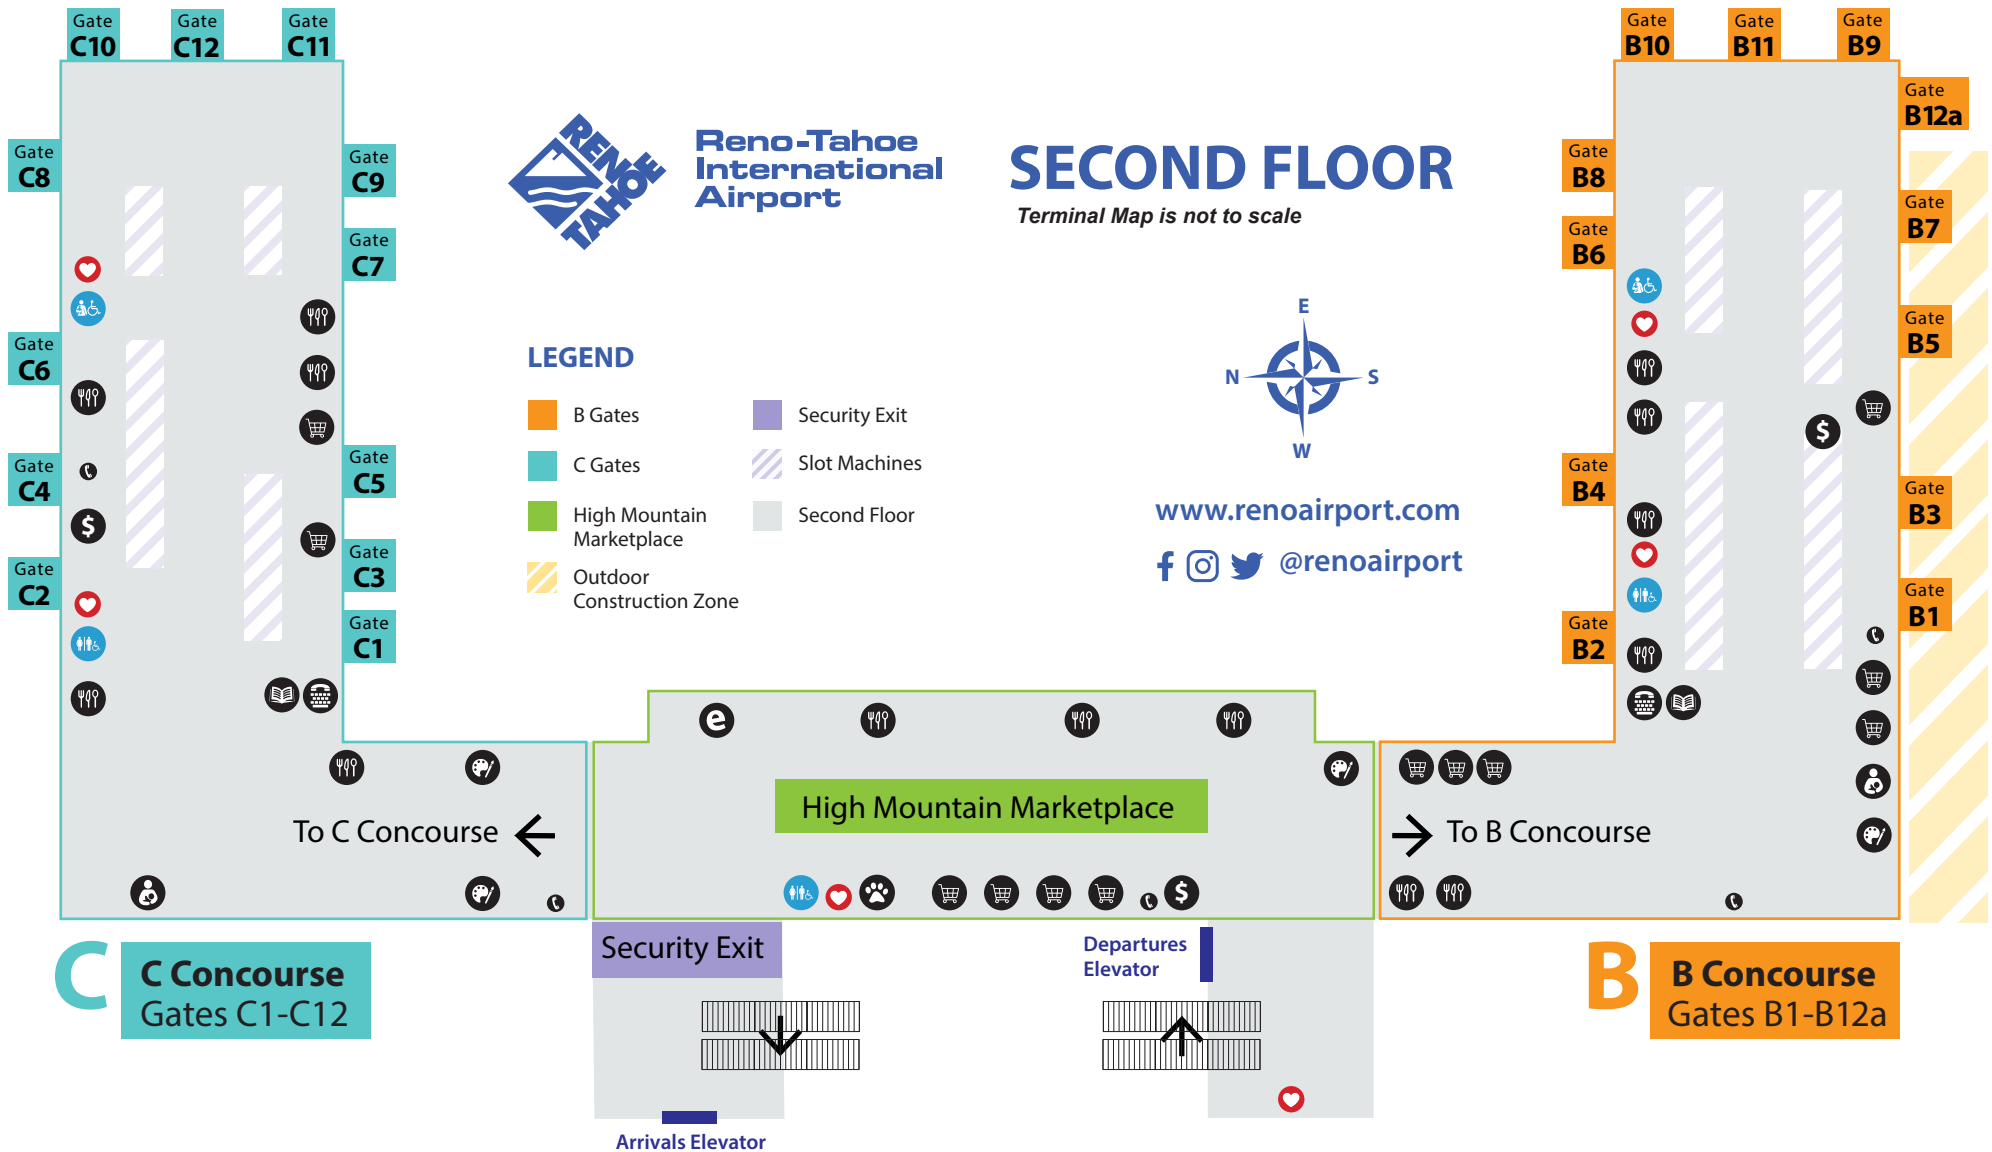

# SECOND FLOOR

Terminal Map is not to scale

[www.renoairport.com](http://www.renoairport.com)

[f](#) [@](#) [@renoairport](#)

## LEGEND

- B Gates
- C Gates
- High Mountain Marketplace
- ▨ Outdoor Construction Zone
- Security Exit
- ▨ Slot Machines
- Second Floor

**C Concourse**

- Food & Beverage**  
Liberty Toast  
Peet's Coffee  
Subway  
Tap & Pour  
Vending Machines: Food & Drink
- Shopping**  
Plane Provisions  
Vending Machines: Electronics

**Marketplace**

- Food & Beverage**  
McDonald's  
Peet's Coffee  
Timber Ridge
- Shopping**  
Brighton Collectibles  
In Motion  
No Boundaries  
travel@ease

**B Concourse**

- Food & Beverage**  
Peet's Coffee  
Reno Drafthouse  
Vending Machines: Food & Drink  
Verdi Market  
Vino Volo  
Wild Garlic Pizza & Pub
- Shopping**  
Summit Travel  
Vending Machines: Electronics, Legos, Pharmacy, Trading Cards